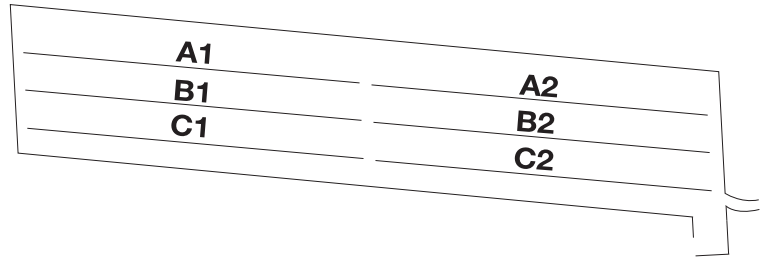

## Start cleaning your own grain

Flaman all-in-one seed cleaners take the proven Bench air screen modular cleaner and combine its technology with multiple 17" x 90" indents. The Bench air screen utilizes scalping and sifting screens mixed with aspiration. The large pocket indents provide the length separation for wild oat removal.

<b>FLAMAN</b>	2010
<b>CAPACITY</b>	250 BU/HR
<b>HORSEPOWER</b>	2 HP MACHINE 5 HP ON FAN 1 HP X 3 INDENTS
<b>SCREEN SIZE</b>	54 X 36 (6)
<b>DECK SIZE</b>	54 X 72
<b>INDENT</b>	(3) 17" X 90"

Pre Aspiration  
Scalp Screen  
Sift Screen  
Large Pocket Indent  
Final Aspiration

# Flaman – Recommended Screen Sizes

Crop	Scalp Deck		Grade Deck		Sift Deck	
	A1	A2	B1	B2	C1	C2
Canola	7 Round	7 Round	7 Slot	7 Slot	3 Slot (OR 3.5)	3 Slot (OR 3.5)
Yellow Mustard	8 Round	8 Round	4 Slot	4 Slot	3.5 Slot	3.5 Slot
Flax	4.5 Slot	4.5 Slot	7 Slot	7 Slot	5.5 Round	5.5 Round
Spring Wheat	13 Round	13 Round	7 Slot	7 Slot	5.5 Slot	5.5 Slot
Durum	14 Round	16 Round	7 Slot	7 Slot	6 Slot	6 Slot
Rye	10 Slot	10 Slot	7 Slot	7 Slot	5 Slot	5 Slot
Oats	10 Slot	10 Slot	7 Slot	7 Slot	5.5 Slot	5.5 Slot
Barley	11 Slot	11 Slot	7 Slot	7 Slot	6 Slot	6 Slot
Laird Lentils	22 Round	22 Round	14 Round	5.5 Slot	12 Round (OR 13)	5.5 Slot
Eston Lentils	16 Round	16 Round	10 Round	5.5 Slot	8 Round	5.5 Slot
Crimson Lentils	20 Round	18 Round	10 Round	5.5 Slot	9 Round	5.5 Slot
Soybeans	22 Round	22 Round	13 Slot	13 Slot	12 Slot	12 Slot
Peas Yellow	24 Round	22 Round	14 Slot	14 Slot	12 Slot	11 Slot
Peas Desi	24 Round	24 Round	14 Slot	14 Slot	12 Slot	11 Slot
Kabuli	30 Round	30 Round	16 Slot	16 Slot	14 Slot	14 Slot
Buckwheat	16 Round	16 Round	11 Slot	11 Slot	10 Slot	10 Slot